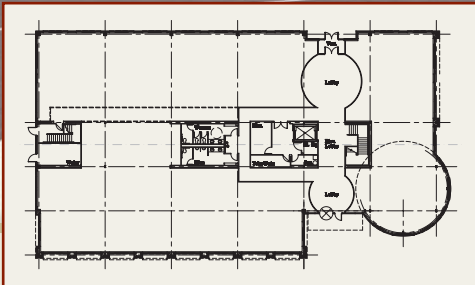

Office Building One

DUKE REALTY CORPORATION
600 East 96th Street
Suite 100
Indianapolis, IN 46240
317.808.6000 Phone
317.808.6770 Fax
www.dukerealty.com

- > 30,000 SF; 2 stories
- > Lease or build-to-suit
- > Premier location in the heart of Indiana's largest mixed-use development
- > Nearby residential and retail amenities
- > Lakes, parks, jogging trails
- > Convenient access to I-65 and SR 334
- > Minutes to downtown Indianapolis and Indianapolis International Airport